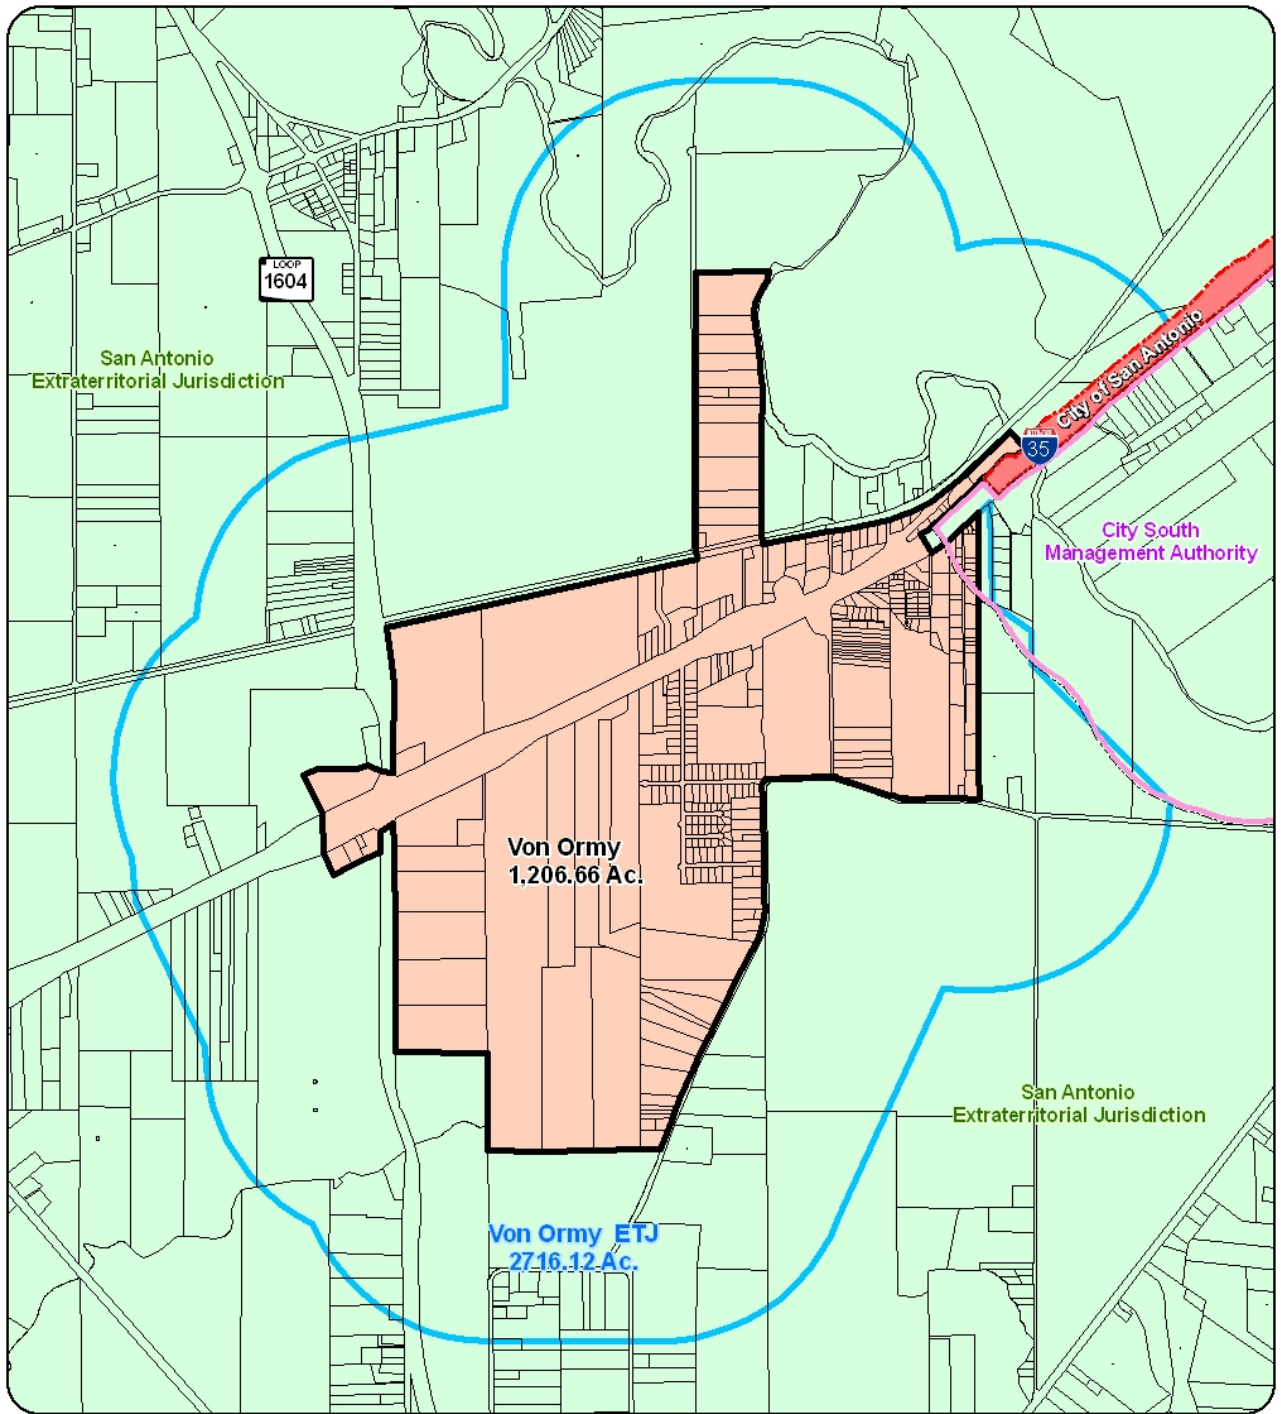

ATTACHMENT I

Legend

- City of San Antonio
- CSMA Boundary
- Proposed Von Army ETJ
- BCAD Parcels 2009
- City of Von Army

City of San Antonio City of Von Army

City of San Antonio
Planning and Community
Development